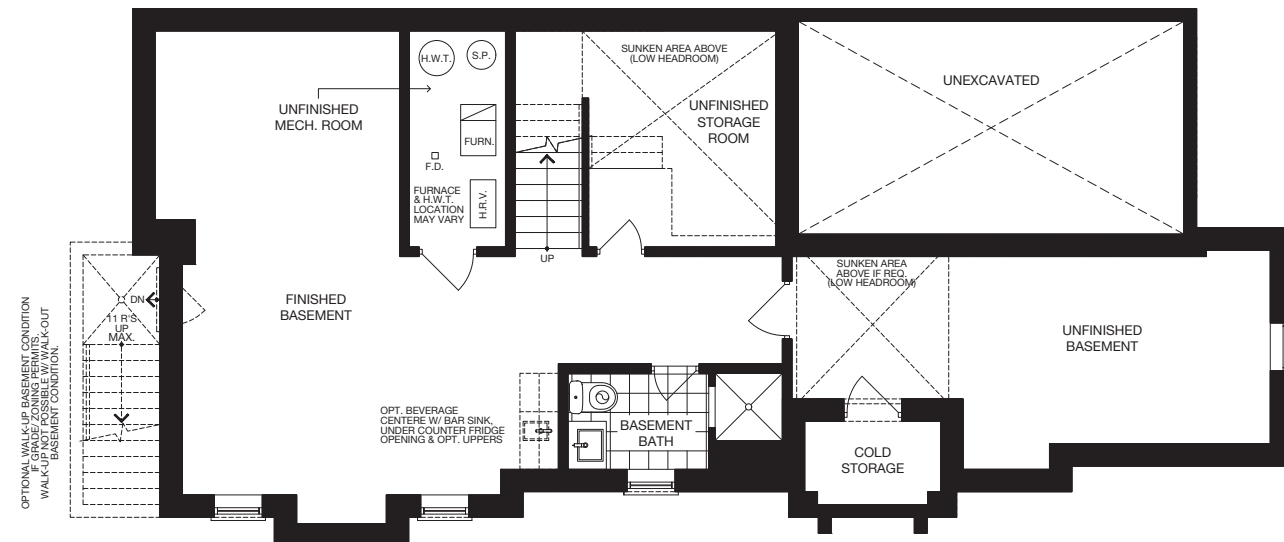

The Seacrest

32' SINGLE

ELEVATION A 2,671 SQ.FT.

ELEVATION B 2,671 SQ.FT.

ELEVATION C 2,675 SQ.FT.

GROUND FLOOR (ELEV. A)

SECOND FLOOR (ELEV. A) - 4 BEDROOM

OPTIONAL FINISHED BASEMENT (ELEV. A)

SECOND FLOOR (ELEV. A) - 4 BEDROOM + ENSUITE