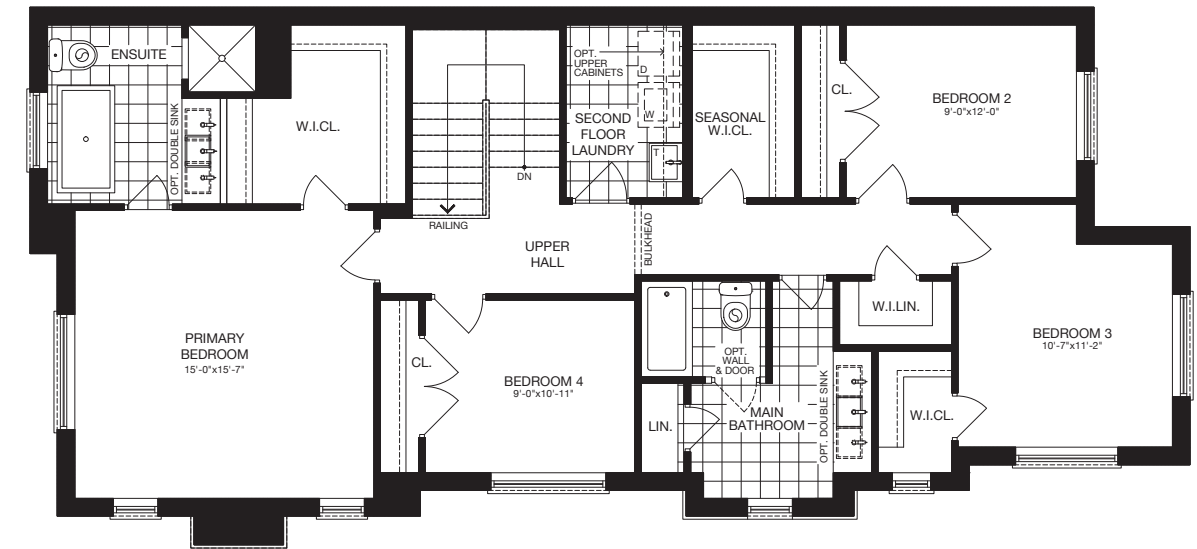

The Seacrest

32' SINGLE

ELEVATION A 2,671 SQ.FT.

ELEVATION B 2,671 SQ.FT.

ELEVATION C 2,675 SQ.FT.

GROUND FLOOR (ELEV. A)

SECOND FLOOR (ELEV. A) - 4 BEDROOM

OPTIONAL FINISHED BASEMENT (ELEV. A)

SECOND FLOOR (ELEV. A) - 4 BEDROOM + ENSUITE