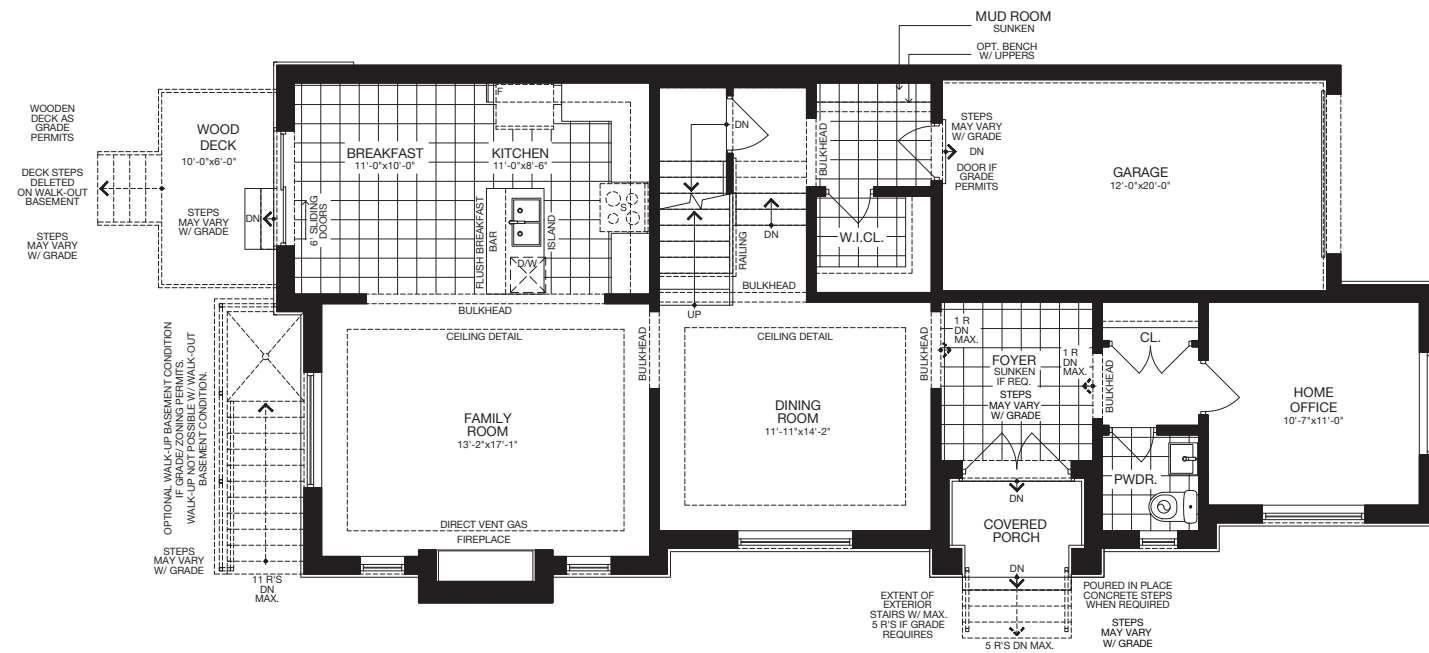

The Seacrest

32' SINGLE

ELEVATION A 2,671 SQ.FT.

ELEVATION B 2,671 SQ.FT.

ELEVATION C 2,675 SQ.FT.

GROUND FLOOR (ELEV. A)

SECOND FLOOR (ELEV. A) - 4 BEDROOM

OPTIONAL FINISHED BASEMENT (ELEV. A)

SECOND FLOOR (ELEV. A) - 4 BEDROOM + ENSUITE