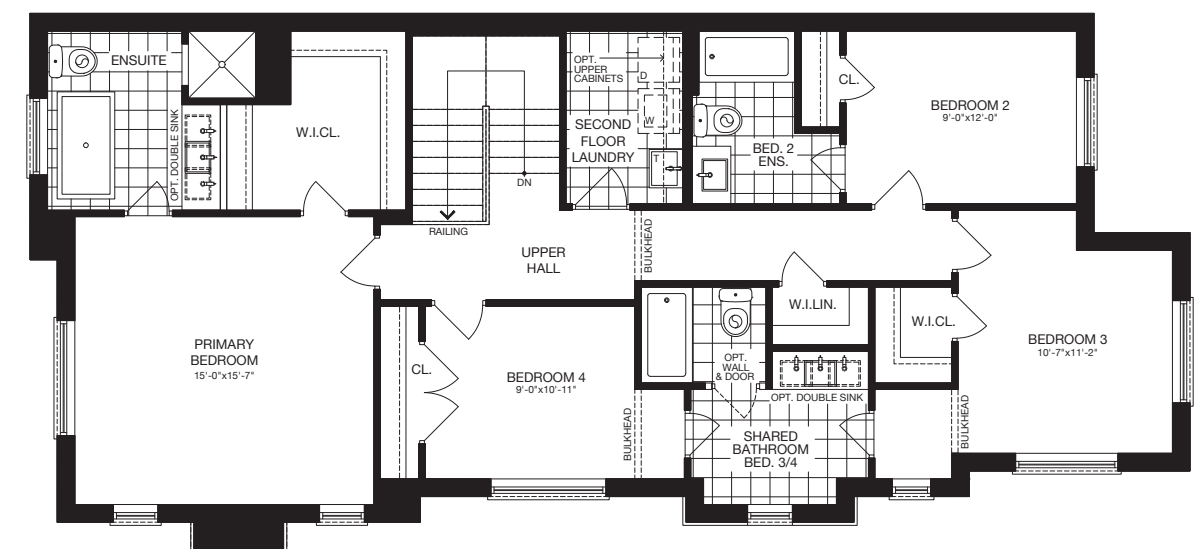

The Seacrest

32' SINGLE

ELEVATION A 2,671 SQ.FT.

ELEVATION B 2,671 SQ.FT.

ELEVATION C 2,675 SQ.FT.

GROUND FLOOR (ELEV. A)

SECOND FLOOR (ELEV. A) - 4 BEDROOM

OPTIONAL FINISHED BASEMENT (ELEV. A)

SECOND FLOOR (ELEV. A) - 4 BEDROOM + ENSUITE