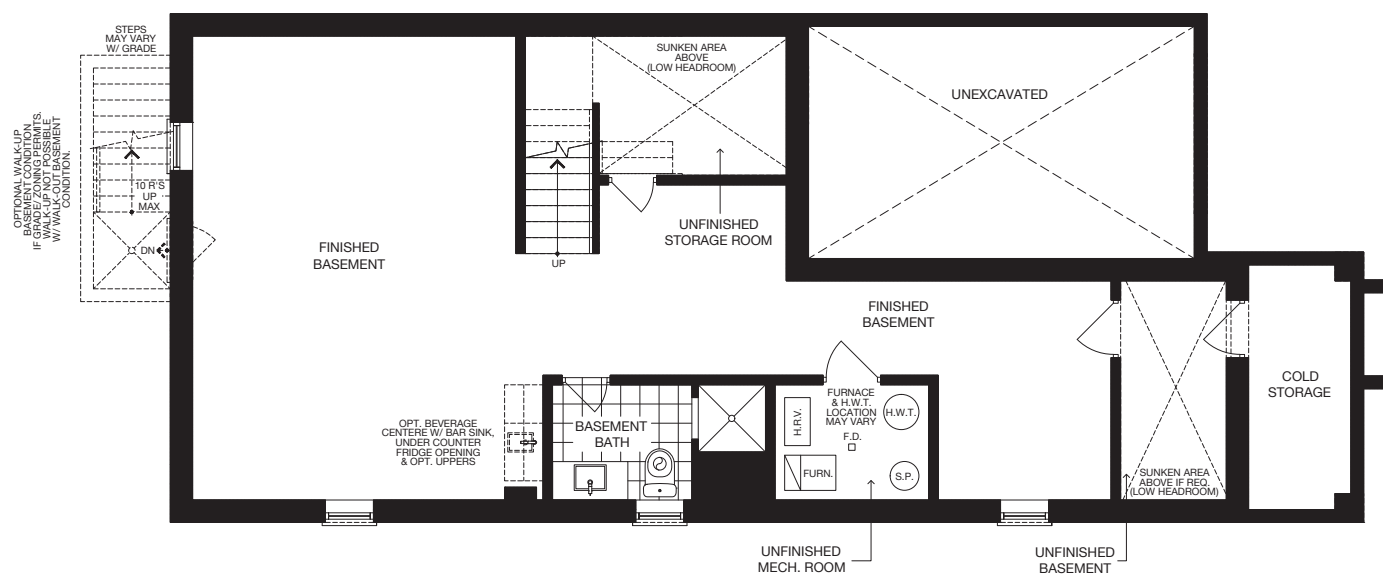

The Fresco

32' SINGLE

ELEVATION A 2,659 SQ.FT.

ELEVATION B 2,672 SQ.FT.

ELEVATION C 2,659 SQ.FT.

GROUND FLOOR (ELEV. A)

SECOND FLOOR (ELEV. A) - 4 BEDROOM

SECOND FLOOR (ELEV. A) - 4 BEDROOM + ENSUITE

OPTIONAL FINISHED BASEMENT (ELEV. A)