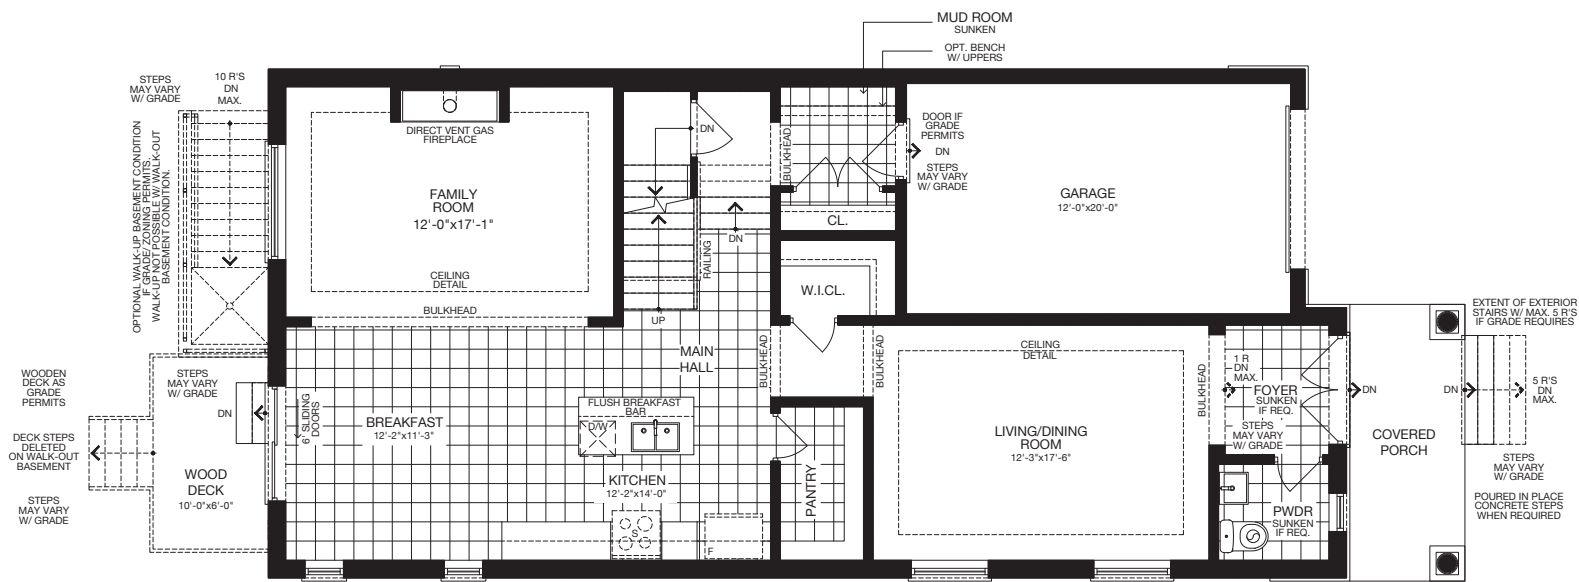

The Fresco

32' SINGLE

ELEVATION A 2,659 SQ.FT.

ELEVATION B 2,672 SQ.FT.

ELEVATION C 2,659 SQ.FT.

GROUND FLOOR (ELEV. A)

SECOND FLOOR (ELEV. A) - 4 BEDROOM

SECOND FLOOR (ELEV. A) - 4 BEDROOM + ENSUITE

OPTIONAL FINISHED BASEMENT (ELEV. A)