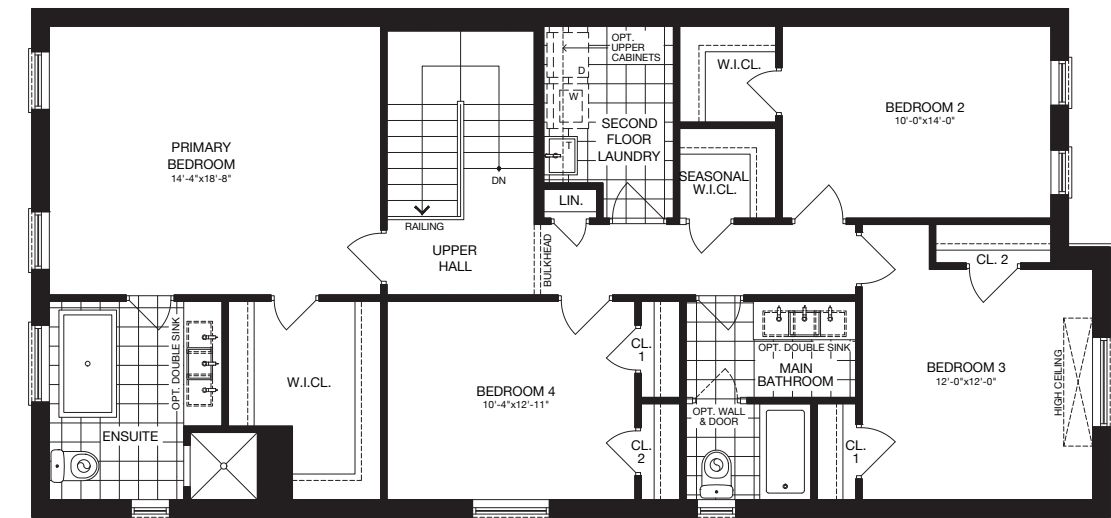

The Fresco

32' SINGLE

ELEVATION A 2,659 SQ.FT.

ELEVATION B 2,672 SQ.FT.

ELEVATION C 2,659 SQ.FT.

GROUND FLOOR (ELEV. A)

SECOND FLOOR (ELEV. A) - 4 BEDROOM

SECOND FLOOR (ELEV. A) - 4 BEDROOM + ENSUITE

OPTIONAL FINISHED BASEMENT (ELEV. A)