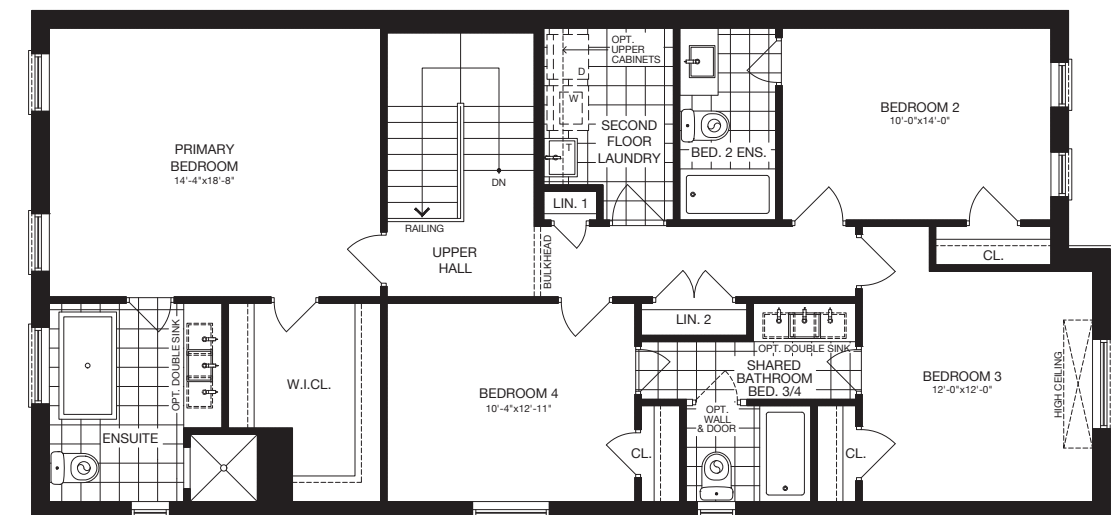

The Fresco

32' SINGLE

ELEVATION A 2,659 SQ.FT.

ELEVATION B 2,672 SQ.FT.

ELEVATION C 2,659 SQ.FT.

GROUND FLOOR (ELEV. A)

SECOND FLOOR (ELEV. A) - 4 BEDROOM

SECOND FLOOR (ELEV. A) - 4 BEDROOM + ENSUITE

OPTIONAL FINISHED BASEMENT (ELEV. A)