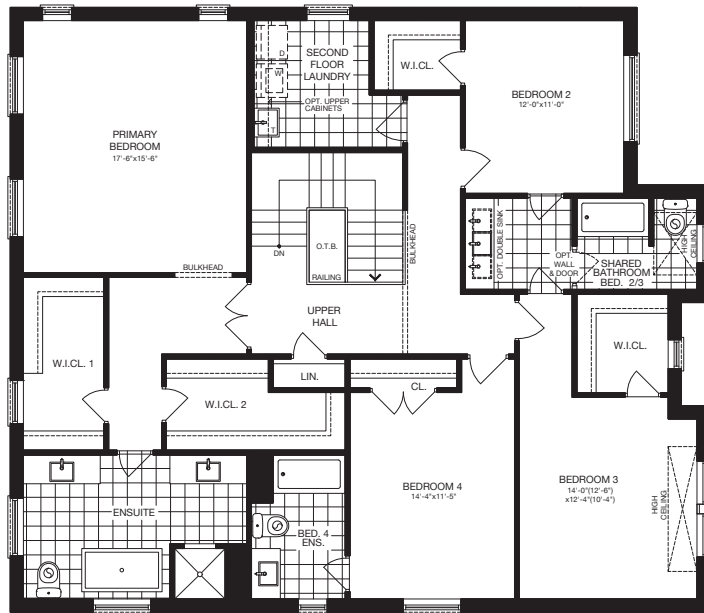

The Echos

50' SINGLE

GROUND FLOOR (ELEV. A)

OPTIONAL FINISHED BASEMENT (ELEV. A)

ELEVATION A 3,575 SQ.FT.

ELEVATION B 3,575 SQ.FT.

ELEVATION C 3,575 SQ.FT.

SECOND FLOOR (ELEV. A) - 4 BEDROOM

SECOND FLOOR (ELEV. A) - 5 BEDROOM