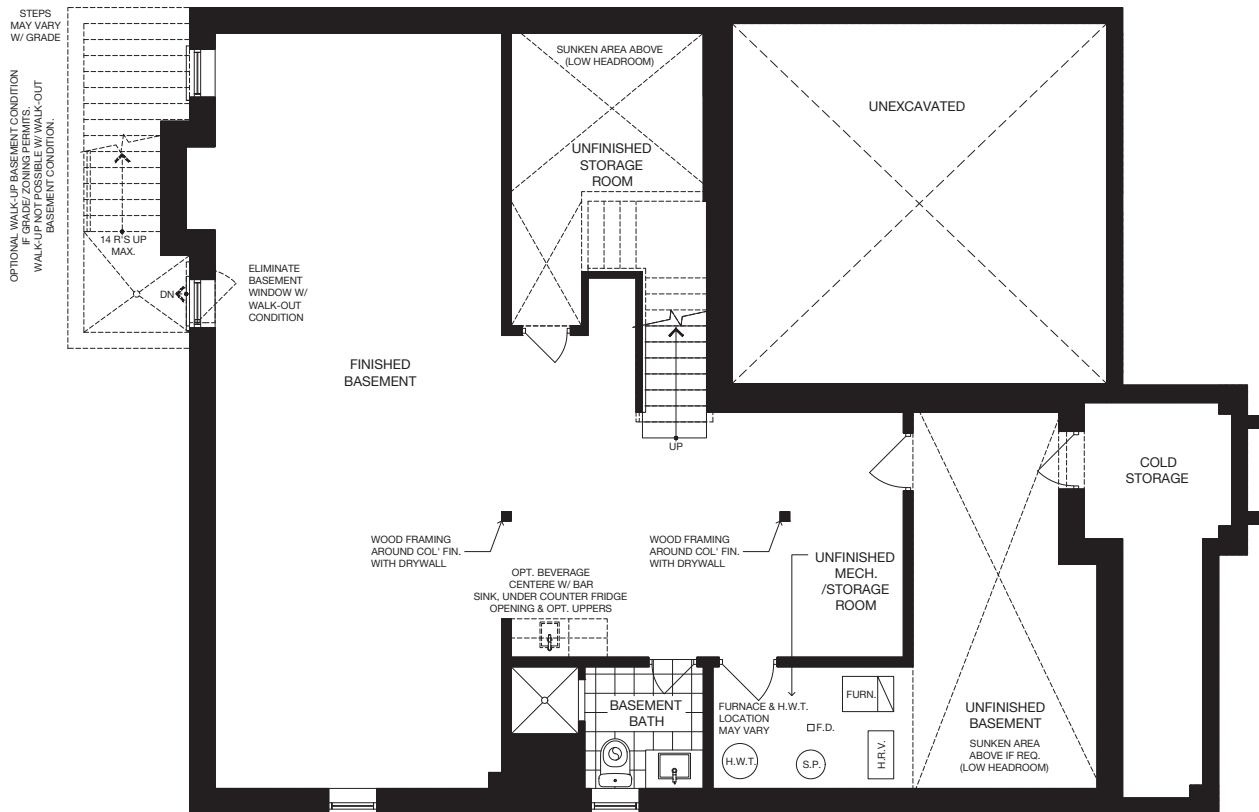

The Echos

50' SINGLE

GROUND FLOOR (ELEV. A)

OPTIONAL FINISHED BASEMENT (ELEV. A)

ELEVATION A 3,575 SQ.FT.

ELEVATION B 3,575 SQ.FT.

ELEVATION C 3,575 SQ.FT.

SECOND FLOOR (ELEV. A) - 4 BEDROOM

SECOND FLOOR (ELEV. A) - 5 BEDROOM