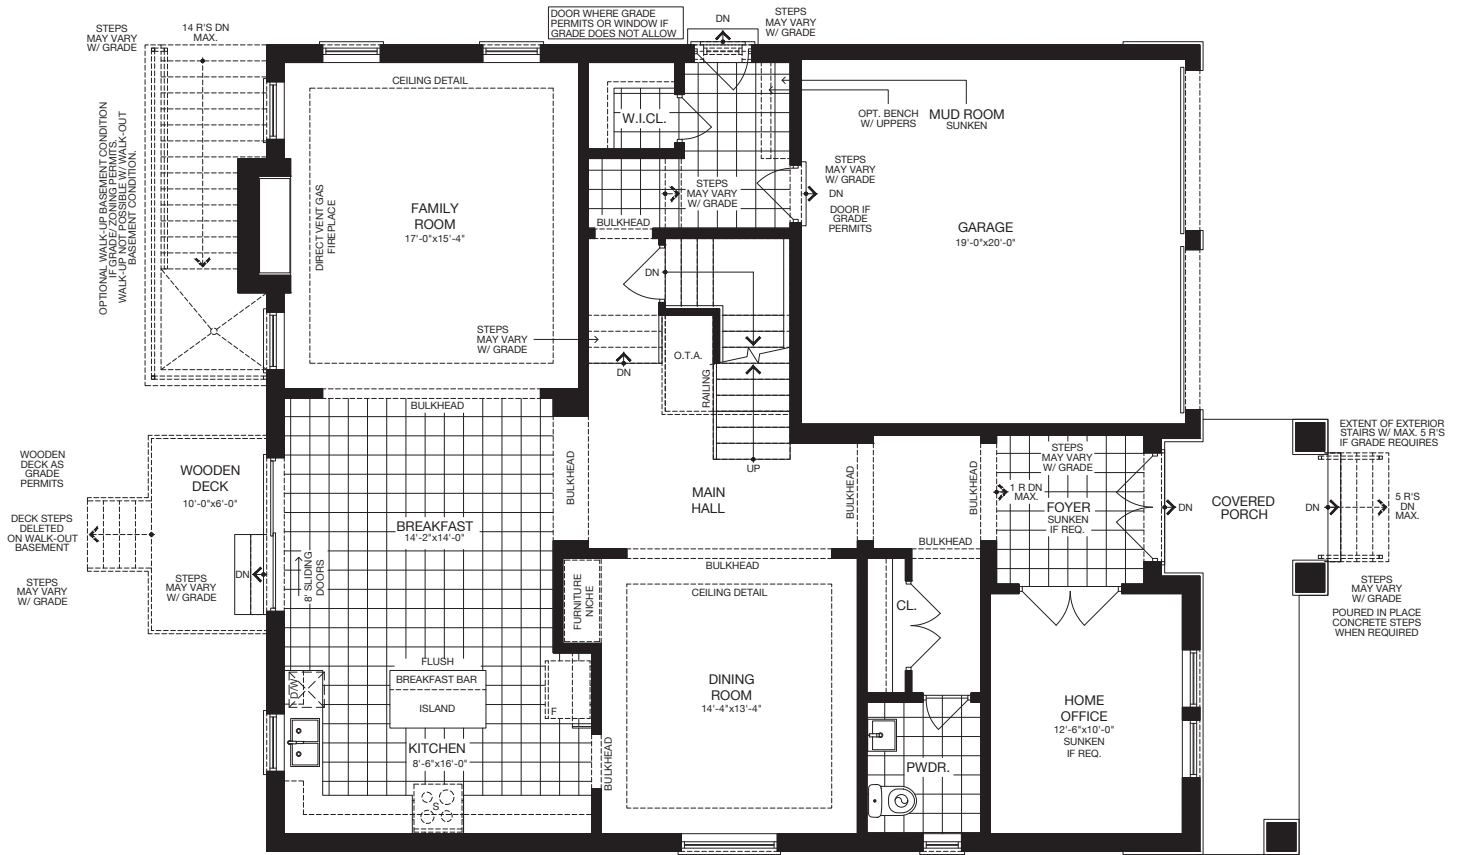

The Echos

50' SINGLE

GROUND FLOOR (ELEV. A)

OPTIONAL FINISHED BASEMENT (ELEV. A)

ELEVATION A 3,575 SQ.FT.

ELEVATION B 3,575 SQ.FT.

ELEVATION C 3,575 SQ.FT.

SECOND FLOOR (ELEV. A) - 4 BEDROOM

SECOND FLOOR (ELEV. A) - 5 BEDROOM