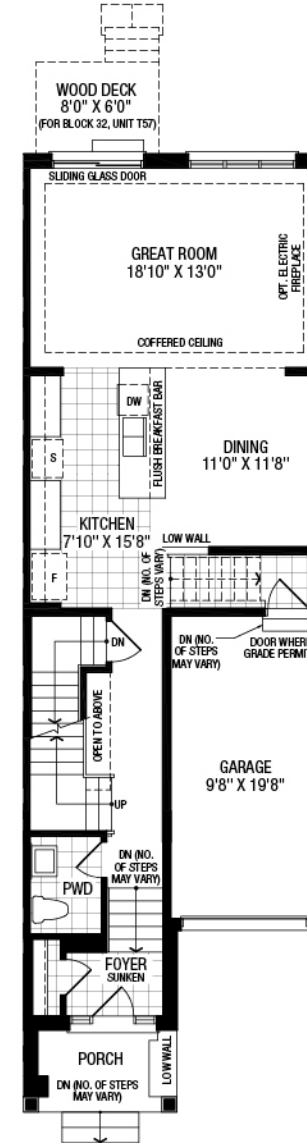

# Tyler 2024 Mod

Elevation A – 1900 ft<sup>2</sup>  
Elevation B – 1907 ft<sup>2</sup>  
4 Bedrooms

# 20' Towns

B

B

Ground Floor

Upper Floor