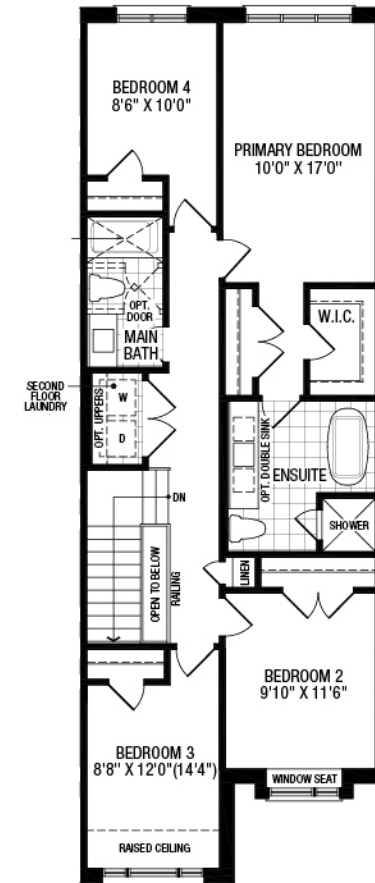

# Tyler 2024 Mod

Elevation A – 1900 ft<sup>2</sup>  
Elevation B – 1907 ft<sup>2</sup>  
4 Bedrooms

# 20' Towns

B

B

Ground Floor

Upper Floor