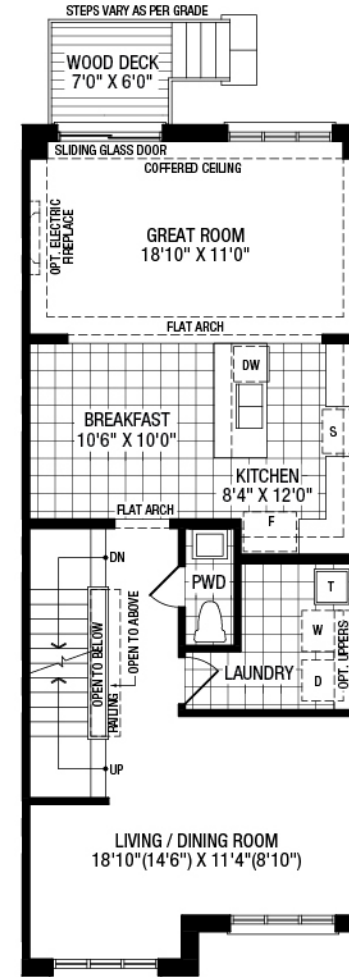

Stevie

Elevation A – 2049 ft²
4 Bedrooms

20' Towns

A

A

Ground Floor

Upper Floor