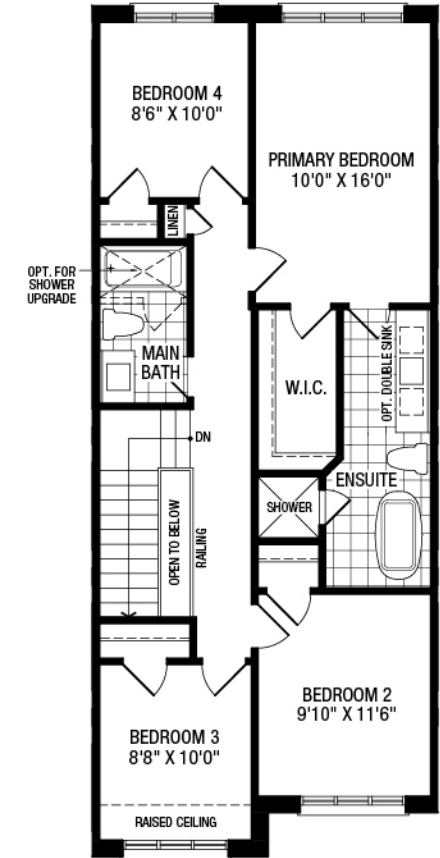

Stevie

Elevation A – 2049 ft²
4 Bedrooms

20' Towns

A

A

Ground Floor

Upper Floor