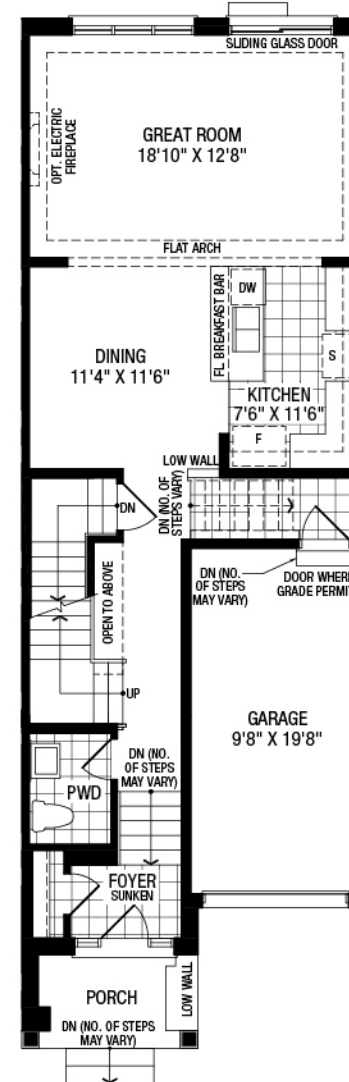

Santana 2024 Mod

Elevation A – 1799 ft²
 Elevation B – 1797 ft²
 3 Bedrooms

20' Towns

B

Ground Floor

Upper Floor