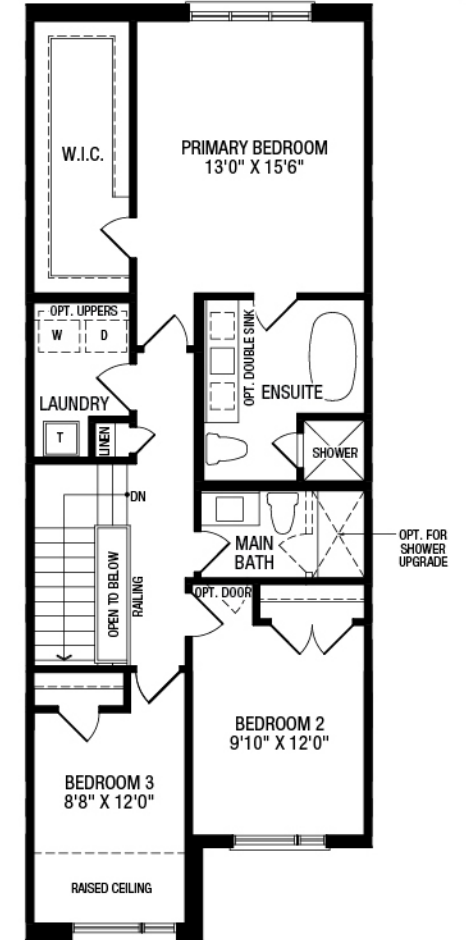

Santana 2024 Mod

Elevation A – 1799 ft²
 Elevation B – 1797 ft²
 3 Bedrooms

20' Towns

B

Ground Floor

Upper Floor