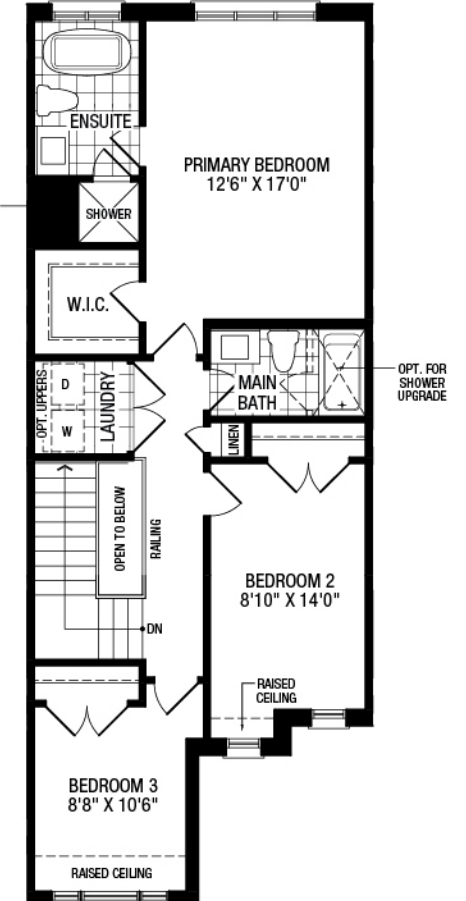

Cooper 2024 Mod

Elevation A – 1655 ft²
Elevation B – 1661 ft²
3 Bedrooms

20' Towns

B

B

Ground Floor

Upper Floor