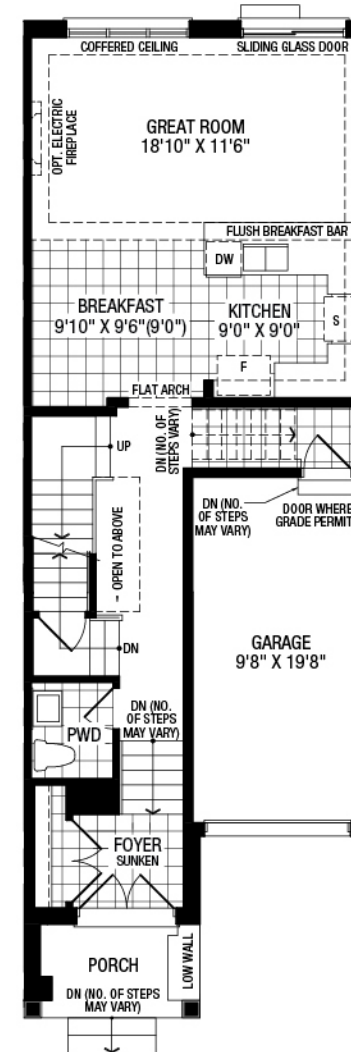

Cooper 2024 Mod

Elevation A – 1655 ft²
Elevation B – 1661 ft²
3 Bedrooms

20' Towns

B

B

Ground Floor

Upper Floor