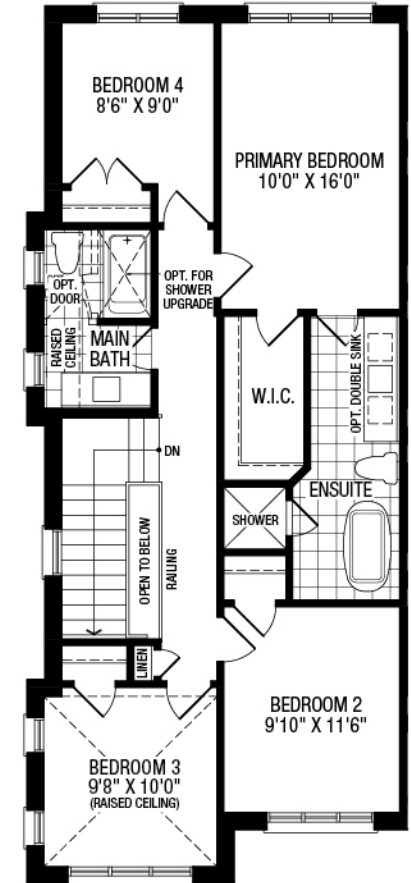

Bonham

Elevation A – 2197 ft²
4 Bedrooms

20' Towns

Ground Floor

Upper Floor