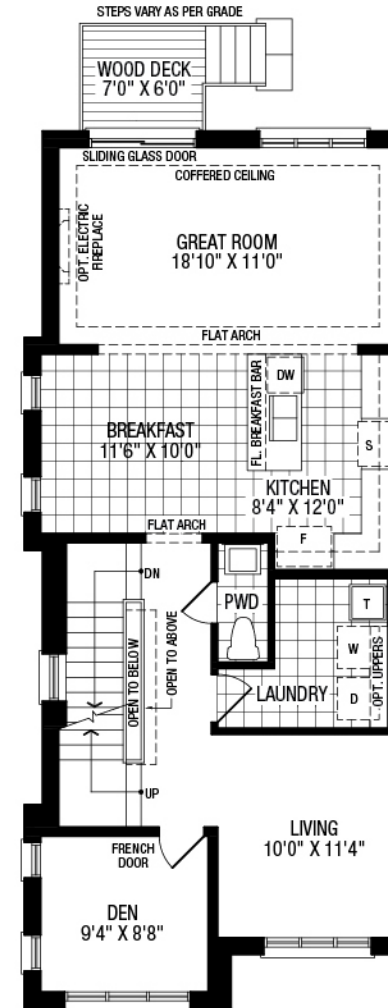

Bonham

Elevation A – 2197 ft²
4 Bedrooms

20' Towns

Ground Floor

Upper Floor