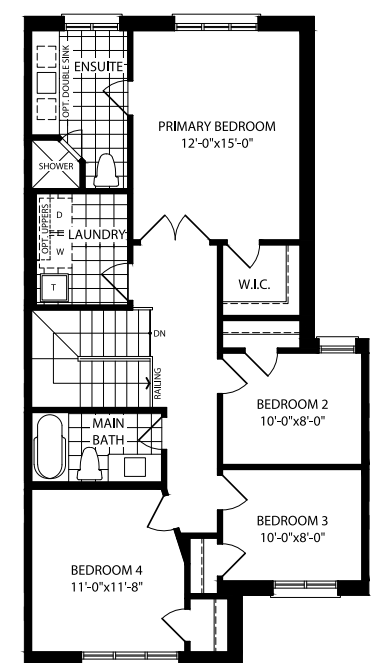

Elevation A

25' Iris
 3 Bedroom

Elevation A 1,850 SQ.FT.
 Elevation B 1,864 SQ.FT.

Elevation B

MAIN FLOOR A

SECOND FLOOR A

OPTIONAL SECOND FLOOR A
 4 BEDROOM

Specifications may change without notice. E.&O.E. All illustrations are artist's impressions. © Aspen Ridge Homes. All Rights Reserved. January 2025.
 *Please see sales representative for other elevation configurations and basement plans.