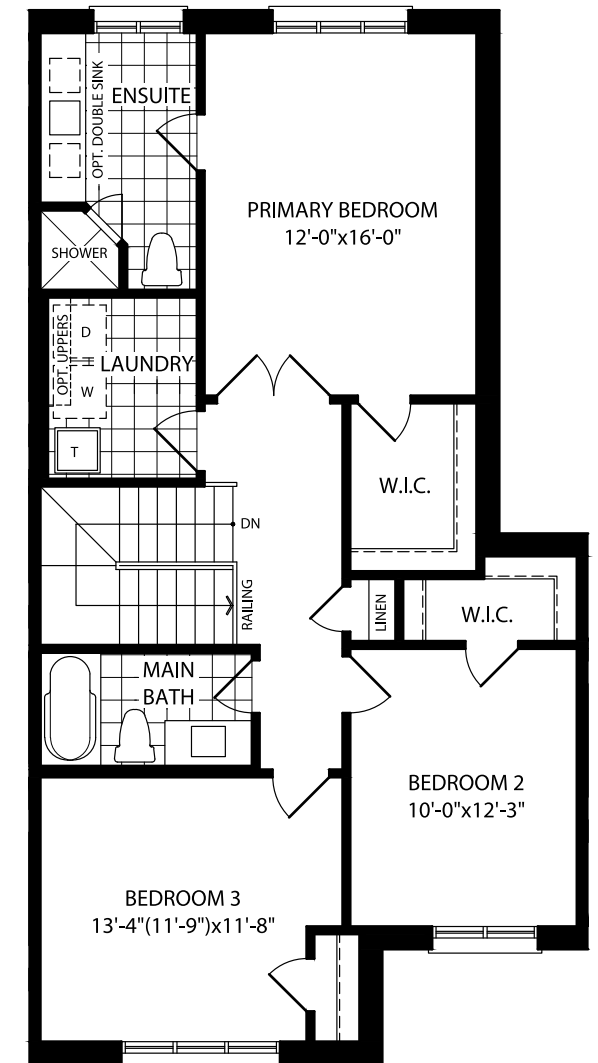

Elevation A

25' Iris
 3 Bedroom

Elevation A 1,850 SQ.FT.
 Elevation B 1,864 SQ.FT.

Elevation B

MAIN FLOOR A

SECOND FLOOR A

OPTIONAL SECOND FLOOR A
 4 BEDROOM

Specifications may change without notice. E.&O.E. All illustrations are artist's impressions. © Aspen Ridge Homes. All Rights Reserved. January 2025.
 *Please see sales representative for other elevation configurations and basement plans.