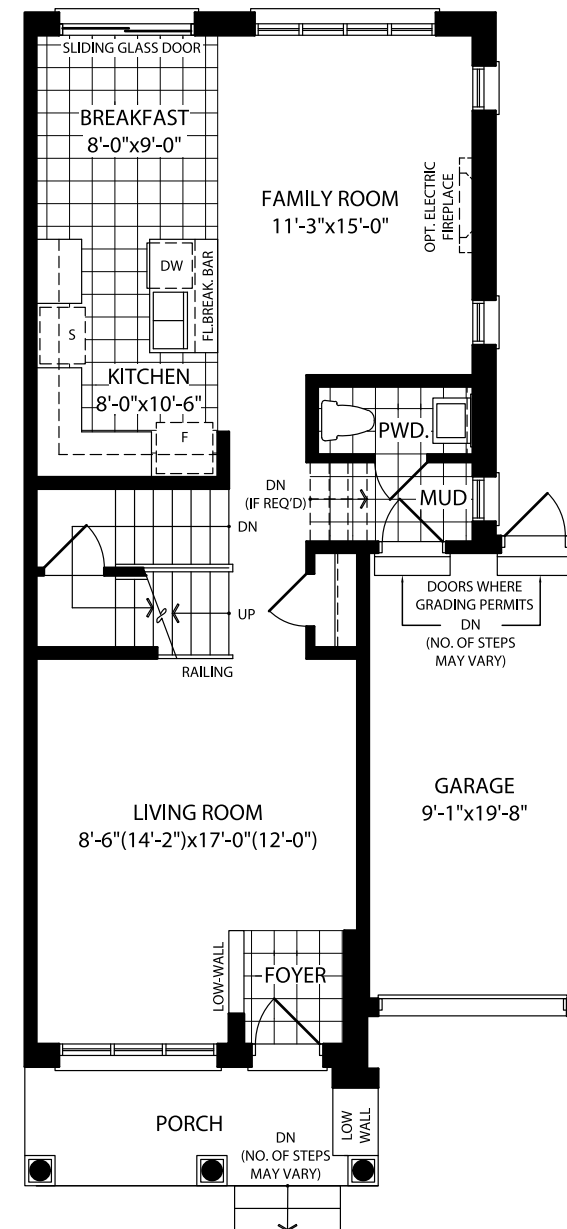

Elevation A

25' Iris
 3 Bedroom

Elevation A 1,850 SQ.FT.
 Elevation B 1,864 SQ.FT.

Elevation B

MAIN FLOOR A

SECOND FLOOR A

OPTIONAL SECOND FLOOR A
 4 BEDROOM

Specifications may change without notice. E.&O.E. All illustrations are artist's impressions. © Aspen Ridge Homes. All Rights Reserved. January 2025.
 *Please see sales representative for other elevation configurations and basement plans.