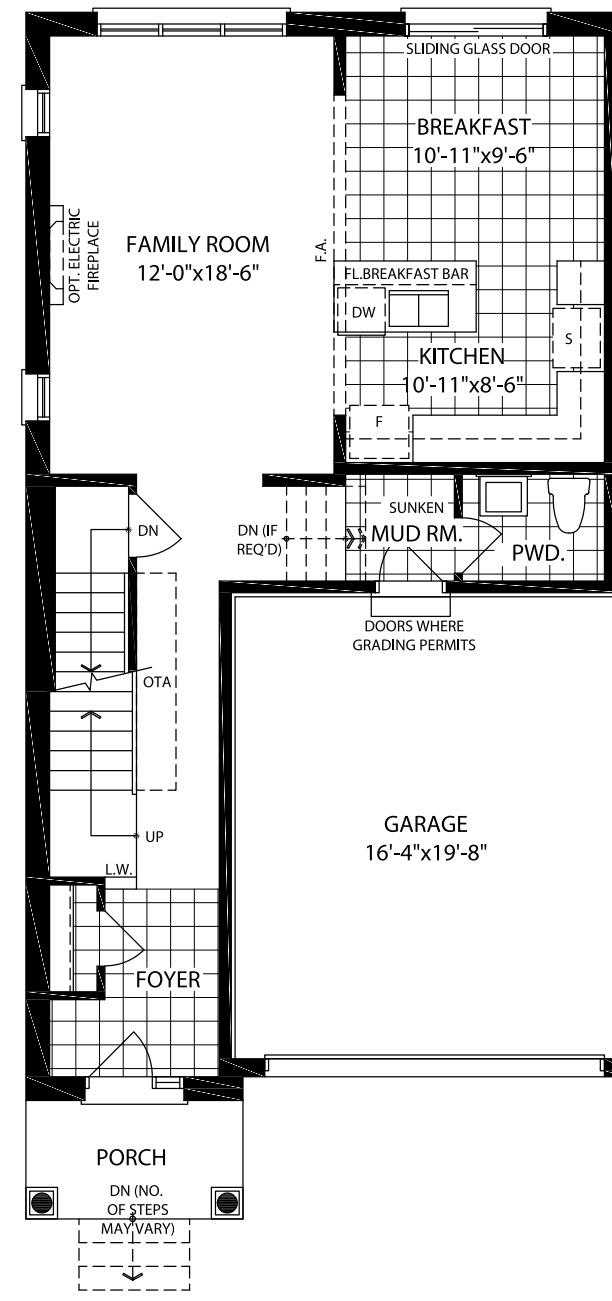

Elevation A

25' Adele
3 Bedroom

Elevation A 1,929 SQ.FT.
Elevation B 1,929 SQ.FT.

Elevation B

MAIN FLOOR A

SECOND FLOOR A

OPTIONAL SECOND FLOOR A
4 BEDROOM

Specifications may change without notice. E.&O.E. All illustrations are artist's impressions. © Aspen Ridge Homes. All Rights Reserved. January 2025.
*Please see sales representative for other elevation configurations and basement plans.