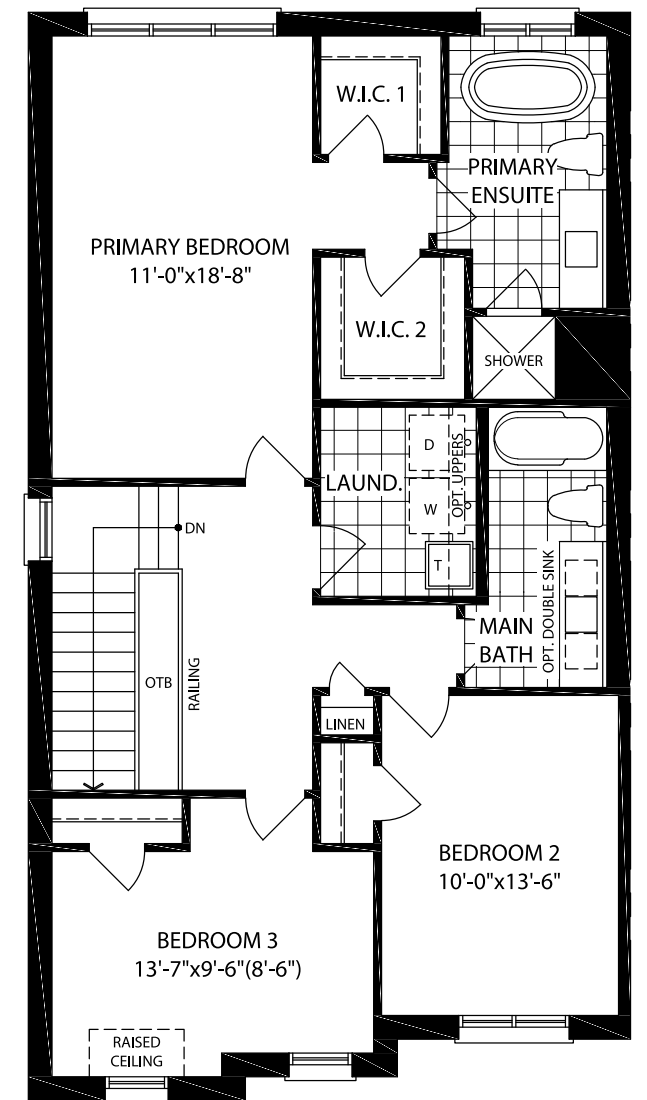

Elevation A

25' Adele
3 Bedroom

Elevation A 1,929 SQ.FT.
Elevation B 1,929 SQ.FT.

Elevation B

MAIN FLOOR A

SECOND FLOOR A

OPTIONAL SECOND FLOOR A
4 BEDROOM

Specifications may change without notice. E.&O.E. All illustrations are artist's impressions. © Aspen Ridge Homes. All Rights Reserved. January 2025.
*Please see sales representative for other elevation configurations and basement plans.