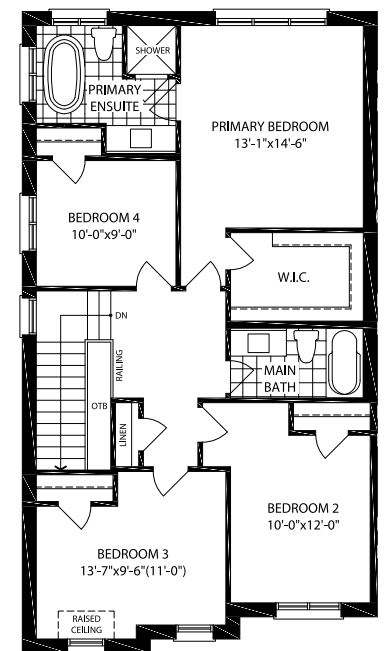

Elevation A

25' Adele
3 Bedroom

Elevation A 1,929 SQ.FT.
Elevation B 1,929 SQ.FT.

Elevation B

MAIN FLOOR A

SECOND FLOOR A

OPTIONAL SECOND FLOOR A
4 BEDROOM

Specifications may change without notice. E.&O.E. All illustrations are artist's impressions. © Aspen Ridge Homes. All Rights Reserved. January 2025.
*Please see sales representative for other elevation configurations and basement plans.