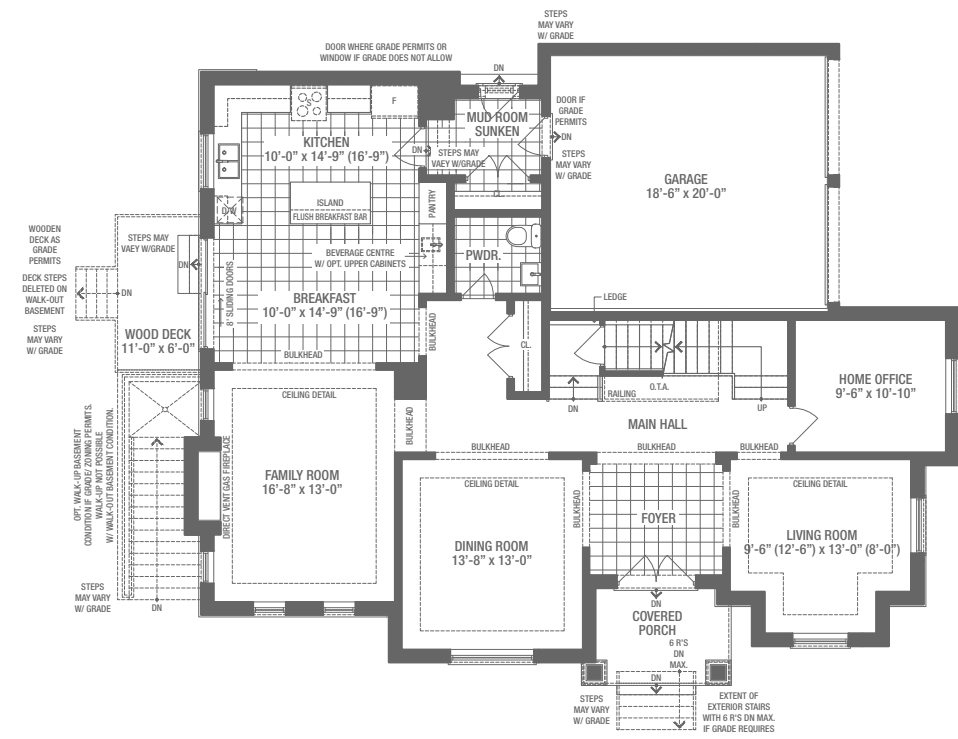

45' SINGLES

DRAKE

OAKRIDGE MEADOWS SINGLES

GROUND LEVEL

SECOND LEVEL (5 BEDROOM)

ELEVATION **A** _ 3,669 SQ.FT.
 ELEVATION **B** _ 3,669 SQ.FT.
 ELEVATION **C** _ 3,672 SQ.FT.

Specifications may change without notice. Please see sales representative for other elevation configurations and basement plans. E.&O.E. All illustrations are artist's impressions.
 © Aspen Ridge Homes. All Rights Reserved. November 2022.

ELEVATION **A**