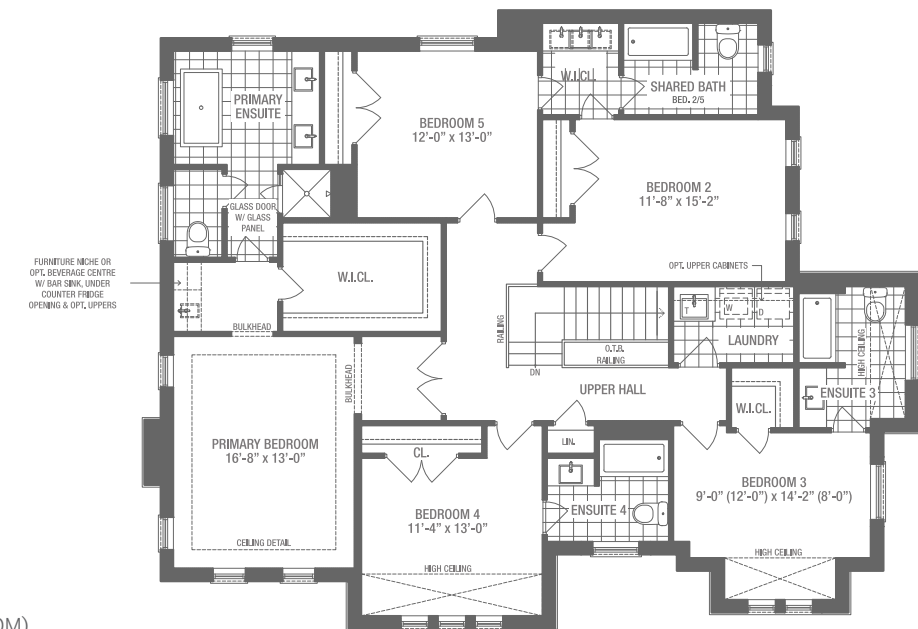

45' SINGLES

DRAKE

OAKRIDGE MEADOWS SINGLES

GROUND LEVEL

SECOND LEVEL (5 BEDROOM)

ELEVATION **A** _ 3,669 SQ.FT.
 ELEVATION **B** _ 3,669 SQ.FT.
 ELEVATION **C** _ 3,672 SQ.FT.

Specifications may change without notice. Please see sales representative for other elevation configurations and basement plans. E.&O.E. All illustrations are artist's impressions.
 © Aspen Ridge Homes. All Rights Reserved. November 2022.

ELEVATION **A**